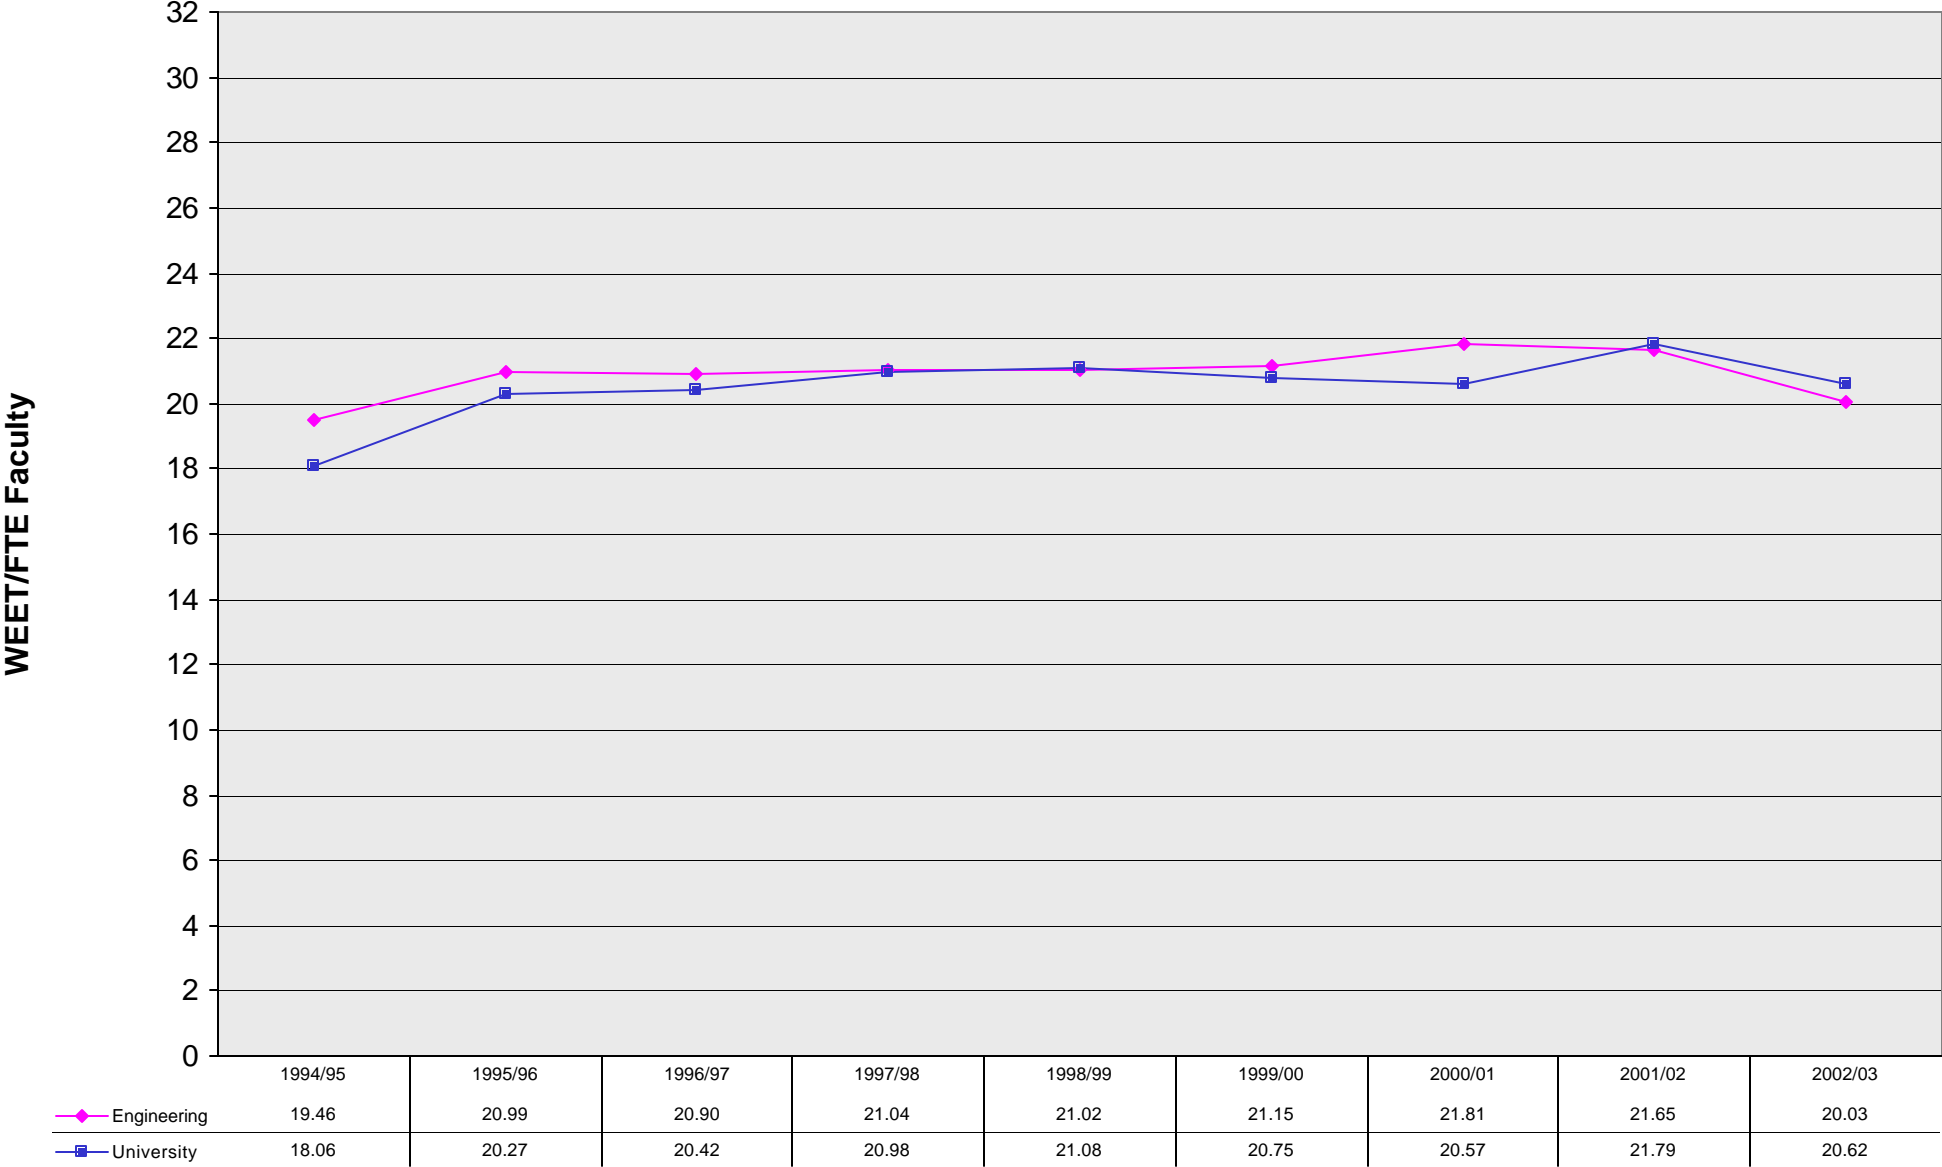

Annualized Weighted EET Students per FTE Faculty Ratios

Source: ARAI Table 7 (data derived from ARAI Table 5 and ARAI Table 6)
 University of Victoria